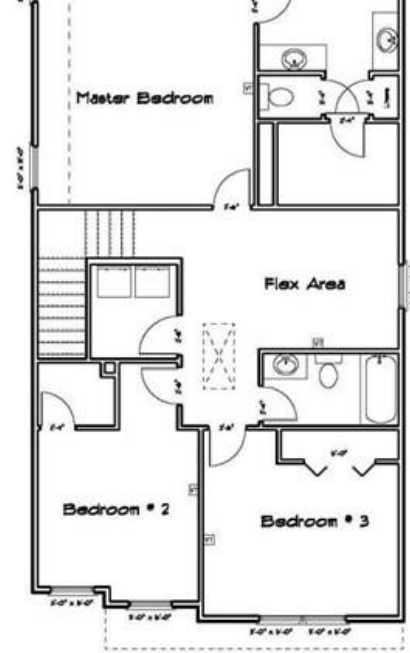

1st Floor

2nd Floor

\$290,600

- 3 beds
- 2 baths
- Residential
- Residential
- Active
- 2030 sq ft

80 MEDLER COURT NE, LUDOWICI, GA, US, 31316

<https://jesuproperty.com>

New Construction Patio Home in Paxton Hill | Near Ft. Stewart & Hinesville! Welcome to this stunning new construction patio home— ideally located near local area schools, Ft. Stewart, and Hinesville! The Gwinnett plan is a beautifully designed 3-bedroom home features an open-concept main floor with seamless flow between the dining room, kitchen, and family [...]

Susan Ayers

Clickit Realty

Building Details

Water: Public

Construction Materials: Vinyl Siding, Wood Frame, Walls: Sheetrock

Fencing: Privacy

Parking Features: Two Car, Garage, Garage Door Opener

Garage Spaces: 2