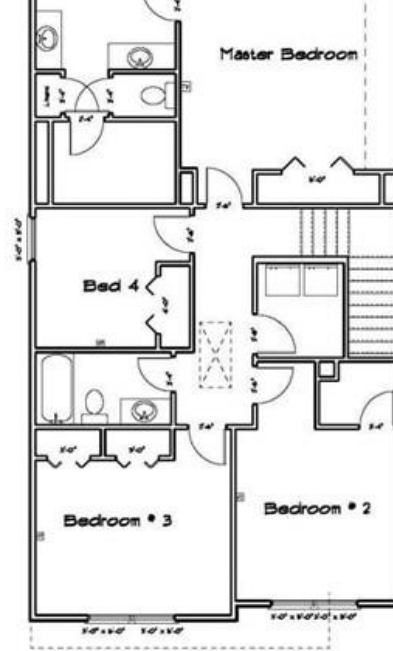

1st Floor

2nd Floor

\$302,800

- 4 beds
- 2 baths
- Residential
- Residential
- Active
- 2011 sq ft

214 HAMILTON DRIVE, HINESVILLE, GA, US, 31313

<https://jesuproperty.com>

Home, sweet home at 214 Hamilton Drive in Heritage Pointe of Hinesville! Perfectly located near new shopping & dining & Fort Stewart, this new-construction home offers the ideal blend of comfort and convenience. Step inside the Gwinnett 2 patio home to an inviting open-concept main floor featuring a spacious family room, a dedicated dining area, [...]

Susan Ayers

Clickit Realty

Building Details

Water: Public

Construction Materials: Vinyl Siding, Wood Frame, Walls: Sheetrock

Fencing: Privacy, Back Yard

Parking Features: Two Car, Garage, Garage Door Opener