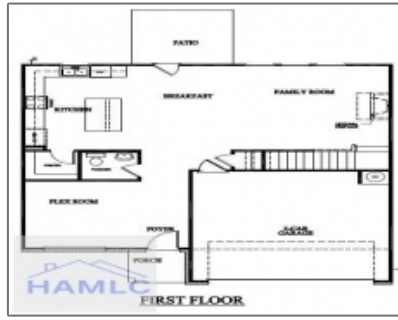

273 Glendale Lane, Hinesville,
Georgia 31313

2,151 Sqft - 273 Glendale Lane, Hinesville, Liberty,
Georgia, United States 31313

Basic Details

Price:	\$299,375
Lot Size:	0.16 Acre
Rooms:	10
Bedrooms:	4
Bathrooms:	2
Half Bathrooms:	1
Square Footage:	2,151 Sqft
Year Built:	2024
Subdivision:	The Glen at 15 West
Listing Type:	For Sale
Elementary School:	Waldo Pafford Elementary
Middle School:	Snelson Golden Middle
High School:	Bradwell Institute
Property Status:	Active

Address Map

Latitude:	N31° 50' 53.7"
Longitude:	W82° 24' 35.7"

Features

✓ Style:	Two Story, Traditional
✓ Construct/Siding:	Vinyl Siding
✓ Roof:	Shingle
✓ Car Storage:	Attached, Two Car, Garage
✓ Exterior Features:	See Remarks, Other
✓ FireplaceLocation :	Family Room, Electric
✓ Dining:	Eat-in Kitchen