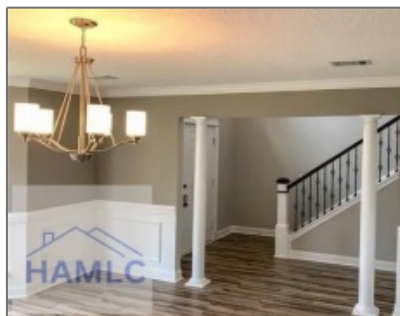

680 Piedmont Avenue, Hinesville,
 Liberty, Georgia, United States
 31313

3,154 Sqft - 680 Piedmont Avenue, Hinesville,
 Liberty, Georgia, United States 31313

Basic Details

Price:	\$340,000
Rooms:	10
Bedrooms:	5
Bathrooms:	2
Half Bathrooms:	1
Square Footage:	3,154 Sqft
Year Built:	2017
Subdivision:	Griffin Park
Listing Type:	For Sale
Property Status:	Active

Features

✓ Style:	Two Story, Traditional
✓ Construct/Siding:	Vinyl Siding
✓ Roof:	Shingle
✓ Car Storage:	Garage Door Opener, Two Car, Garage
✓ Exterior Features:	See Remarks
✓ Fence:	Privacy, Back Yard
✓ FireplaceLocation :	Family Room
✓ Dining:	Formal Dining Room, Dining/living Combo