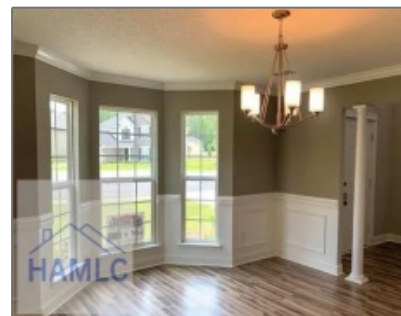

680 Piedmont Avenue, Hinesville,
 Liberty, Georgia, United States
 31313

3,154 Sqft - 680 Piedmont Avenue, Hinesville,
 Liberty, Georgia, United States 31313

Basic Details

Price:	\$340,000
Rooms:	10
Bedrooms:	5
Bathrooms:	2
Half Bathrooms:	1
Square Footage:	3,154 Sqft
Year Built:	2017
Subdivision:	Griffin Park
Listing Type:	For Sale
Property Status:	Active

Features

✓ Style:	Two Story, Traditional
✓ Construct/Siding:	Vinyl Siding
✓ Roof:	Shingle
✓ Car Storage:	Garage Door Opener, Two Car, Garage
✓ Exterior Features:	See Remarks
✓ Fence:	Privacy, Back Yard
✓ FireplaceLocation :	Family Room
✓ Dining:	Formal Dining Room, Dining/living Combo