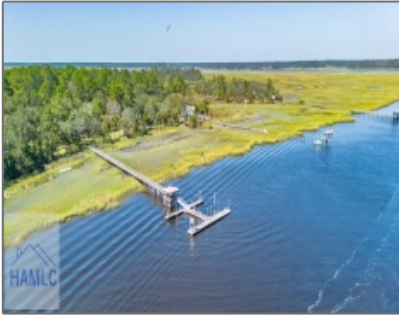

200, 201 Dell Lane Road,
Brunswick, Georgia 31523
0 Sqft - 200, 201 Dell Lane Road, Brunswick,
Glynn, Georgia, United States 31523

Basic Details

Price:	\$2,195,000
Rooms:	0
Bedrooms:	0
Bathrooms:	0
Half Bathrooms:	0
Square Footage:	0 Sqft
Year Built:	0
Subdivision:	Blythe Island
Listing Type:	For Sale
Property Status:	Active