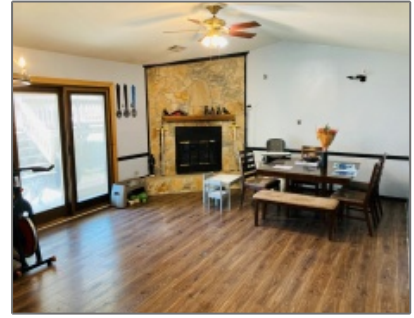

1105 Spruce Street, Hinesville, Georgia 31320

1,705 Sqft - 1105 Spruce Street, Hinesville,
Liberty, Georgia, United States 31320

Basic Details

Price:	\$275,000
Rooms:	7
Bedrooms:	3
Bathrooms:	2
Half Bathrooms:	0
Square Footage:	1,705 Sqft
Year Built:	1986
Subdivision:	Country Club Estates
Listing Type:	For Sale
Property Status:	Active

Features

✓	Style:	Ranch, One Story
✓	Construct/Siding:	Brick
✓	Roof:	Shingle
✓	Car Storage:	Carport, Two Car, Garage
✓	Exterior Features:	Storage
✓	Fence:	Chain Link
✓	FireplaceLocation:	Wood Burning
✓	Dining:	Dining/kitchen Combo