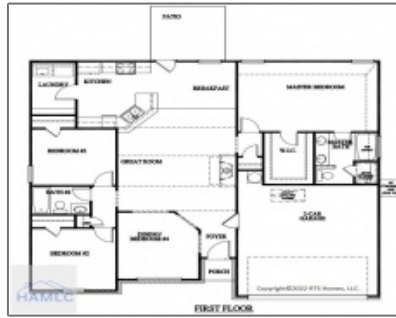

369 Lanier Road NE, Ludowici, Georgia 31316

1,565 Sqft - 369 Lanier Road NE, Ludowici, Long,
Georgia, United States 31316

Basic Details

Price: \$275,275

Lot Size: 0.55 Acre

Rooms: 10

Bedrooms: 4

Bathrooms: 2

Half Bathrooms: 0

Square Footage: 1,565 Sqft

Year Built: 2024

Subdivision: Doctor's Creek
Subdivision

Listing Type: For Sale

Elementary School: Long County

Middle School: Long County Middle

High School: Long County High

Property Status: Active

Address Map

Latitude: N31° 44' 46.5"

Longitude: W82° 16' 16"

Features

✓ Style: One Story, Traditional

✓ Construct/Siding: Vinyl Siding

✓ Roof: Shingle