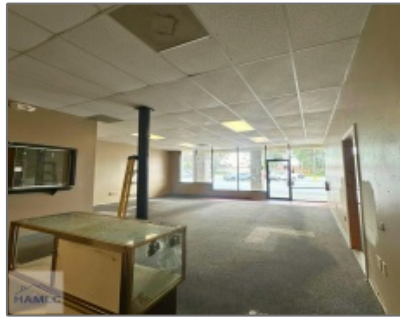

103 General Screven Way,
 Hinesville, Georgia 31313
 2,100 Sqft - 103 General Screven Way, Hinesville,
 Liberty, Georgia, United States 31313

Basic Details

Price:	\$2,850
Lot Size:	8.20 Acre
Rooms:	0
Bedrooms:	0
Bathrooms:	0
Half Bathrooms:	0
Square Footage:	2,100 Sqft
Year Built:	2000
Subdivision:	No Subdivision
Listing Type:	For Sale
Property Status:	Active