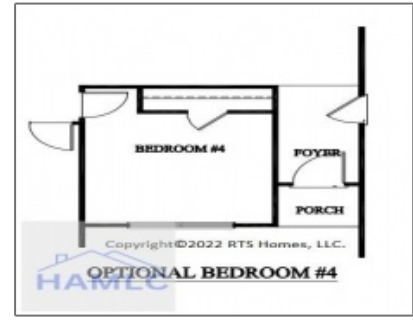

427 Lanier Road NE, Ludowici, Georgia 31316

1,565 Sqft - 427 Lanier Road NE, Ludowici, Long,
Georgia, United States 31316

Basic Details

Price: \$278,625

Lot Size: 0.54 Acre

Rooms: 10

Bedrooms: 4

Bathrooms: 2

Half Bathrooms: 0

Square Footage: 1,565 Sqft

Year Built: 2024

Subdivision: Doctor's Creek
Subdivision

Listing Type: For Sale

Elementary School: Long County

Middle School: Long County Middle

High School: Long County High

Property Status: Active

Address Map

Latitude: N31° 44' 47.1"

Longitude: W82° 16' 16.1"

Features

✓ Style: One Story, Traditional

✓ Construct/Siding: Vinyl Siding, Brick

✓ Roof: Shingle