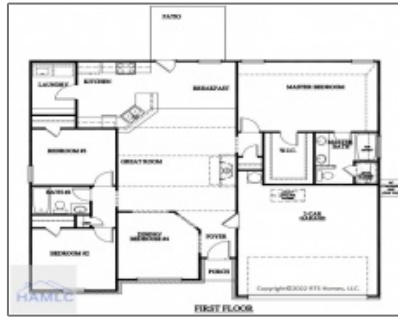

427 Lanier Road NE, Ludowici, Georgia 31316

1,565 Sqft - 427 Lanier Road NE, Ludowici, Long,
Georgia, United States 31316

Basic Details

Price: \$278,625

Lot Size: 0.54 Acre

Rooms: 10

Bedrooms: 4

Bathrooms: 2

Half Bathrooms: 0

Square Footage: 1,565 Sqft

Year Built: 2024

Subdivision: Doctor's Creek
Subdivision

Listing Type: For Sale

Elementary School: Long County

Middle School: Long County Middle

High School: Long County High

Property Status: Active

Address Map

Latitude: N31° 44' 47.1"

Longitude: W82° 16' 16.1"

Features

✓ Style: One Story, Traditional

✓ Construct/Siding: Vinyl Siding, Brick

✓ Roof: Shingle