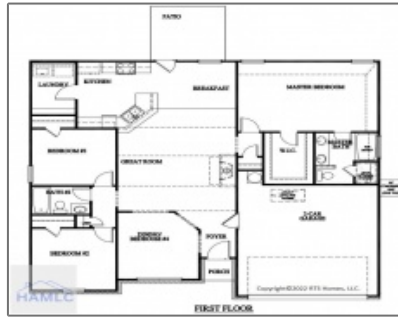

184 Doctor's Creek Road NE,
 Ludowici, Georgia 31316
 1,565 Sqft - 184 Doctor's Creek Road NE,
 Ludowici, Long, Georgia, United States 31316

Basic Details

Price:	\$274,875
Lot Size:	3.03 Acre
Rooms:	10
Bedrooms:	4
Bathrooms:	2
Half Bathrooms:	0
Square Footage:	1,565 Sqft
Year Built:	2024
Subdivision:	Doctor's Creek Subdivision
Listing Type:	For Sale
Elementary School:	Long County
Middle School:	Long County Middle
High School:	Long County High
Property Status:	Active

Features

✓ Style:	One Story, Traditional
✓ Construct/Siding:	Vinyl Siding
✓ Roof:	Shingle
✓ Car Storage:	Attached, Two Car, Garage
✓ Exterior Features:	Other
✓ Dining:	Eat-in Kitchen

Address Map

Latitude:	N31° 47' 45.4"
Longitude:	W82° 19' 28.1"