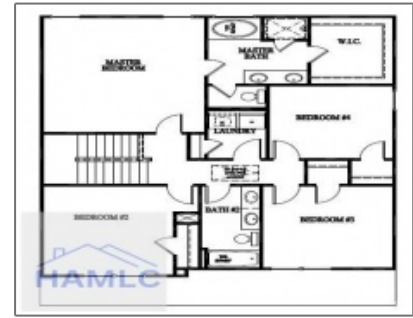

### Basic Details

Price:	\$292,425
Lot Size:	2.64 Acre
Rooms:	10
Bedrooms:	4
Bathrooms:	2
Half Bathrooms:	1
Square Footage:	2,065 Sqft
Year Built:	2024
Subdivision:	Doctor's Creek Subdivision
Listing Type:	For Sale
Elementary School:	Long County
Middle School:	Long County Middle
High School:	Long County High
Property Status:	Active

### Features

✓ Style:	Two Story, Traditional
✓ Construct/Siding:	Vinyl Siding
✓ Roof:	Shingle
✓ Car Storage:	Attached, Two Car, Garage
✓ Exterior Features:	See Remarks, Other
✓ FireplaceLocation :	Family Room, Electric
✓ Dining:	Dining/kitchen Combo