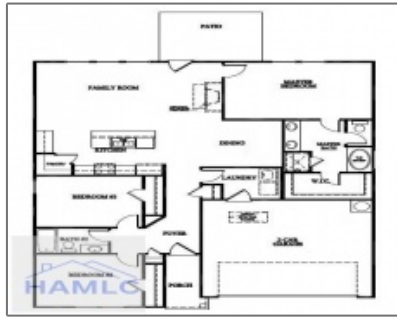

### Basic Details

Price:	\$269,525
Lot Size:	0.67 Acre
Rooms:	10
Bedrooms:	3
Bathrooms:	2
Half Bathrooms:	0
Square Footage:	1,527 Sqft
Year Built:	2024
Subdivision:	Doctor's Creek Subdivision
Listing Type:	For Sale
Elementary School:	Long County
Middle School:	Long County Middle
High School:	Long County High
Property Status:	Active

### Features

✓ Style:	One Story, Traditional
✓ Construct/Siding:	Vinyl Siding, Brick
✓ Roof:	Shingle
✓ Car Storage:	Attached, Two Car, Garage
✓ Exterior Features:	See Remarks, Other
✓ Dining:	Dining/kitchen Combo, Eat-in Kitchen