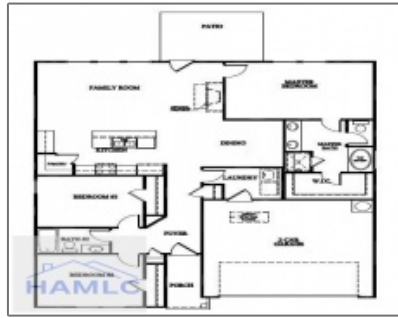

183 Doctor's Creek Road NE,
 Ludowici, Georgia 31316
 1,527 Sqft - 183 Doctor's Creek Road NE,
 Ludowici, Long, Georgia, United States 31316

Basic Details

Price:	\$269,525
Lot Size:	0.67 Acre
Rooms:	10
Bedrooms:	3
Bathrooms:	2
Half Bathrooms:	0
Square Footage:	1,527 Sqft
Year Built:	2024
Subdivision:	Doctor's Creek Subdivision
Listing Type:	For Sale
Elementary School:	Long County
Middle School:	Long County Middle
High School:	Long County High
Property Status:	Active

Features

✓ Style:	One Story, Traditional
✓ Construct/Siding:	Vinyl Siding, Brick
✓ Roof:	Shingle
✓ Car Storage:	Attached, Two Car, Garage
✓ Exterior Features:	See Remarks, Other
✓ Dining:	Dining/kitchen Combo, Eat-in Kitchen