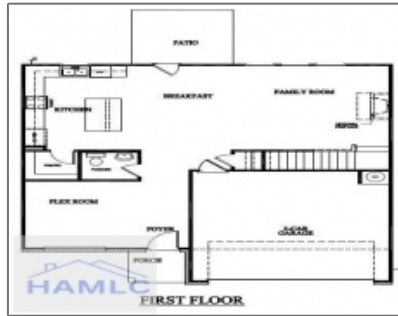

268 Glendale Lane, Hinesville,  
 Liberty, Georgia, United States  
 31313

2,151 Sqft - 268 Glendale Lane, Hinesville, Liberty,  
 Georgia, United States 31313

**Basic Details**

Price:	\$298,475
Lot Size:	0.15 Acre
Rooms:	10
Bedrooms:	4
Bathrooms:	2
Half Bathrooms:	1
Square Footage:	2,151 Sqft
Year Built:	2024
Subdivision:	The Glen at 15 West
Listing Type:	For Sale
Elementary School:	Waldo Pafford Elementary
Middle School:	Snelson Golden Middle
High School:	Bradwell Institute
Property Status:	Active

**Features**

✓ Style:	Two Story, Traditional
✓ Construct/Siding:	Vinyl Siding
✓ Roof:	Shingle
✓ Car Storage:	Attached, Two Car, Garage
✓ Exterior Features:	See Remarks, Other
✓ FireplaceLocation :	Family Room, Electric
✓ Dining:	Eat-in Kitchen