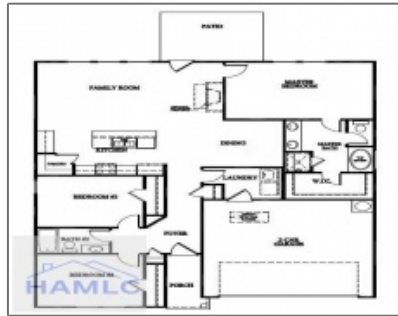

254 Glendale Lane, Hinesville,
 Liberty, Georgia, United States
 31313

1,527 Sqft - 254 Glendale Lane, Hinesville, Liberty,
 Georgia, United States 31313

Basic Details

Price:	\$268,825
Lot Size:	0.15 Acre
Rooms:	10
Bedrooms:	3
Bathrooms:	2
Half Bathrooms:	0
Square Footage:	1,527 Sqft
Year Built:	2024
Subdivision:	The Glen at 15 West
Listing Type:	For Sale
Elementary School:	Waldo Pafford Elementary
Middle School:	Snelson Golden Middle
High School:	Bradwell Institute
Property Status:	Active

Features

✓ Style:	One Story, Traditional
✓ Construct/Siding:	Vinyl Siding
✓ Roof:	Shingle
✓ Car Storage:	Attached, Two Car, Garage
✓ Exterior Features:	See Remarks, Other
✓ Dining:	Dining/kitchen Combo, Eat-in Kitchen