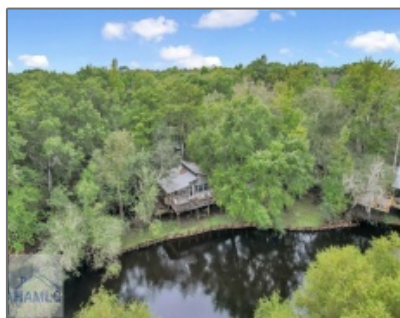

Tract 1 None, Nahunta, Brantley, Georgia, United States 31553

914 Sqft - Tract 1 Lewis Landing, Nahunta, Brantley, Georgia, United States 31553

Basic Details

Price:	\$175,000
Rooms:	0
Bedrooms:	1
Bathrooms:	2
Half Bathrooms:	0
Square Footage:	914 Sqft
Year Built:	1992
Subdivision:	NONE
Listing Type:	For Sale
Property Status:	Active