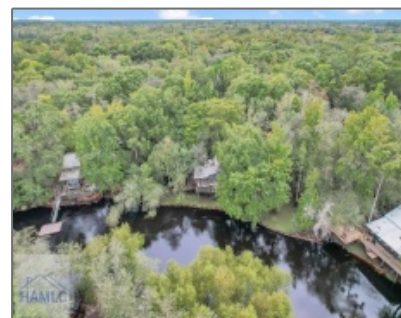

Tract 1 None, Nahunta, Brantley, Georgia, United States 31553

914 Sqft - Tract 1 Lewis Landing, Nahunta, Brantley, Georgia, United States 31553

Basic Details

Price:	\$175,000
Rooms:	0
Bedrooms:	1
Bathrooms:	2
Half Bathrooms:	0
Square Footage:	914 Sqft
Year Built:	1992
Subdivision:	NONE
Listing Type:	For Sale
Property Status:	Active