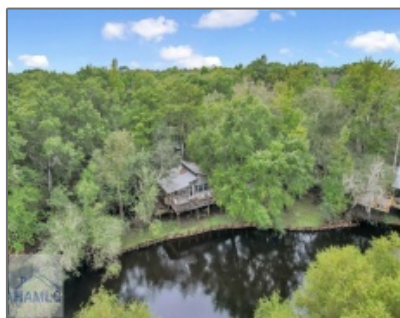

# Tract 1 None, Nahunta, Brantley, Georgia, United States 31553

914 Sqft - Tract 1 Lewis Landing, Nahunta,  
Brantley, Georgia, United States 31553

## Basic Details

Price:	\$175,000
Rooms:	0
Bedrooms:	1
Bathrooms:	2
Half Bathrooms:	0
Square Footage:	914 Sqft
Year Built:	1992
Subdivision:	NONE
Listing Type:	For Sale
Property Status:	Active