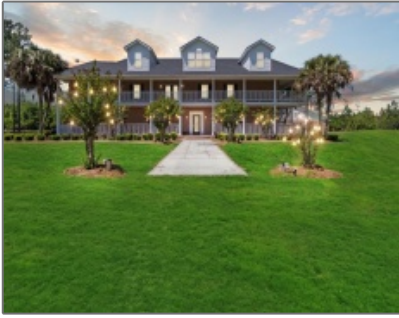

538 Presley Road, Ludowici,  
 Georgia 31316  
 15,000 Sqft - 538 Presley Road, Ludowici, Long,  
 Georgia, United States 31316

### Basic Details

Price:	\$1,800,000
Lot Size:	12.05 Acre
Rooms:	23
Bedrooms:	10
Bathrooms:	9
Half Bathrooms:	1
Square Footage:	15,000 Sqft
Year Built:	2001
Subdivision:	NONE
Listing Type:	For Sale
Property Status:	Active

### Features

✓ Style:	Two Story, Traditional
✓ Construct/Siding:	Brick
✓ Roof:	Asbestos Shingle
✓ Car Storage:	Carport, Driveway, Paved
✓ Exterior Features:	Balcony
✓ Fence:	Other
✓ FireplaceLocation :	Living Room
✓ Dining:	Formal Dining Room