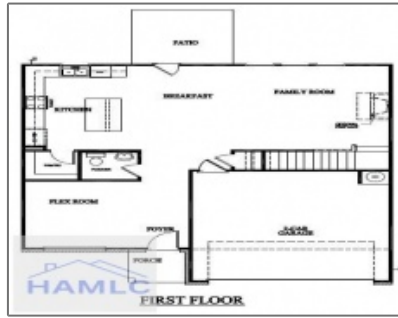

64 Doctor's Creek Road NE, Ludowici, Georgia 31316

2,151 Sqft - 64 Doctor's Creek Road NE, Ludowici,
Long, Georgia, United States 31316

Basic Details

Price: $300,525

Lot Size: 2.40 Acre

Rooms: 10

Bedrooms: 4

Bathrooms: 2

Half Bathrooms: 1

Square Footage: 2,151 Sqft

Year Built: 2024

Subdivision: Doctor's Creek
Subdivision

Listing Type: For Sale

Elementary School: Long County

Middle School: Long County Middle

High School: Long County High

Property Status: Active

Address Map

Latitude: N31° 45' 30.2"

Longitude: W82° 11' 19.6"

Features

✓ Style: Two Story, Traditional

✓ Construct/Siding: Vinyl Siding, Brick

✓ Roof: Shingle

✓ Car Storage: Attached, Two Car,
Garage

✓ Exterior Features: See Remarks, Other

✓ FireplaceLocation: Family Room, Electric

✓ Dining: Eat-in Kitchen