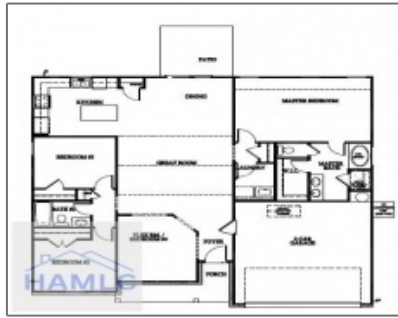

## Basic Details

Price: \$279,995

Lot Size: 0.53 Acre

Rooms: 10

Bedrooms: 4

Bathrooms: 2

Half Bathrooms: 0

Square Footage: 1,620 Sqft

## Features

✓ Style: One Story, Traditional

✓ Construct/Siding: Vinyl Siding

✓ Roof: Shingle

✓ Car Storage: Attached, Two Car,  
Garage

✓ Exterior  
Features: See Remarks, Other

✓ Dining: Dining/kitchen Combo