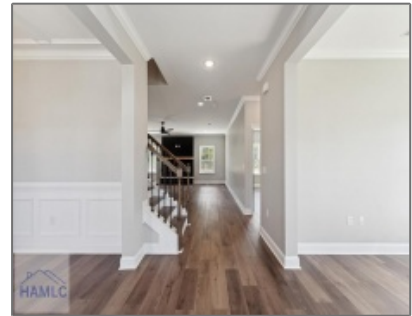

661 Timberland Circle, Richmond Hill, BRYAN, Georgia, United States 31

3,339 Sqft - 661 Timberland Circle, Richmond Hill, BRYAN, Georgia, United States 31324

Basic Details

Price:	\$564,999
Rooms:	9
Bedrooms:	5
Bathrooms:	4
Half Bathrooms:	0
Square Footage:	3,339 Sqft
Year Built:	2022
Subdivision:	Woodland Trail
Listing Type:	For Sale
Elementary School:	McAllister Elementary
Middle School:	Richmond Hill Middle
High School:	Richmond Hill High
Property Status:	Active

Features

✓ Style:	Traditional
✓ Construct/Siding:	Brick, Composite
✓ Roof:	Shingle
✓ Car Storage:	Attached, Two Car, Parking Pad
✓ Exterior Features:	See Remarks, Barbecue
✓ FireplaceLocation :	Living Room, Other, Electric
✓ Dining:	Dining/kitchen Combo, Formal Dining Room