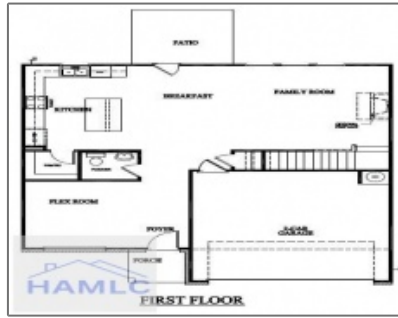

311 Deerfield Drive NE, Ludowici, Georgia 31316

2,151 Sqft - 311 Deerfield Drive NE, Ludowici,
Long, Georgia, United States 31316

Basic Details

Price: \$299,375

Lot Size: 0.51 Acre

Rooms: 10

Bedrooms: 4

Bathrooms: 2

Half Bathrooms: 1

Square Footage: 2,151 Sqft

Year Built: 2024

Subdivision: Doctor's Creek
Subdivision

Listing Type: For Sale

Listing ID: 155787

Elementary School: Long County

Middle School: Long County Middle

High School: Long County High

Property Status: Active

Address Map

Latitude: N31° 44' 49.6"

Longitude: W82° 18' 35.9"

Features

✓ Style: Two Story, Traditional

✓ Construct/Siding: Vinyl Siding, Brick

✓ Roof: Shingle

✓ Car Storage: Attached, Two Car,
Garage

✓ Exterior Features: See Remarks, Other

✓ FireplaceLocation: Family Room, Electric

✓ Dining: Eat-in Kitchen