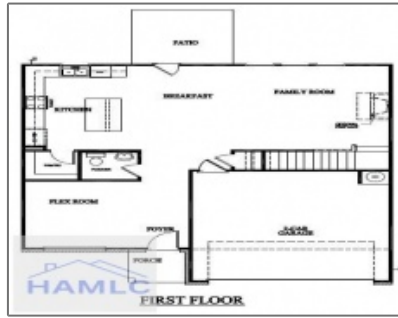

# 311 Deerfield Drive NE, Ludowici, Georgia 31316

2,151 Sqft - 311 Deerfield Drive NE, Ludowici,  
Long, Georgia, United States 31316

## Basic Details

Price:	\$299,375
Lot Size:	0.51 Acre
Rooms:	10
Bedrooms:	4
Bathrooms:	2
Half Bathrooms:	1
Square Footage:	2,151 Sqft
Year Built:	2024
Subdivision:	Doctor's Creek Subdivision
Listing Type:	For Sale
Elementary School:	Long County
Middle School:	Long County Middle
High School:	Long County High
Property Status:	Active

## Features

✓ Style:	Two Story, Traditional
✓ Construct/Siding:	Vinyl Siding, Brick
✓ Roof:	Shingle
✓ Car Storage:	Attached, Two Car, Garage
✓ Exterior Features:	See Remarks, Other
✓ FireplaceLocation :	Family Room, Electric
✓ Dining:	Eat-in Kitchen