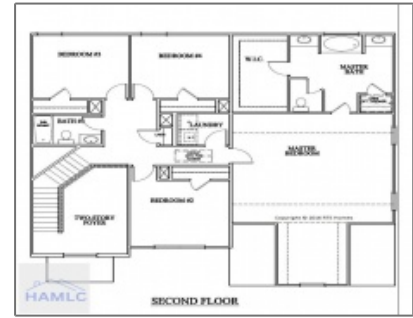

255 Deerfield Drive NE, Ludowici,
Long, Georgia, United States 31316

2,813 Sqft - 255 Deerfield Drive NE, Ludowici,
Long, Georgia, United States 31316

Basic Details

Price:	\$354,375
Lot Size:	0.59 Acre
Rooms:	11
Bedrooms:	5
Bathrooms:	3
Half Bathrooms:	0
Square Footage:	2,813 Sqft
Year Built:	2024
Subdivision:	Doctor's Creek Subdivision
Listing Type:	For Sale
Elementary School:	Long County
Middle School:	Long County Middle
High School:	Long County High
Property Status:	Active

Features

✓ Style:	Two Story, Traditional
✓ Construct/Siding:	Brick
✓ Roof:	Shingle
✓ Car Storage:	Attached, Two Car, Garage
✓ Exterior Features:	See Remarks, Other
✓ FireplaceLocation :	Great Room, Electric
✓ Dining:	Eat-in Kitchen, Formal Dining Room