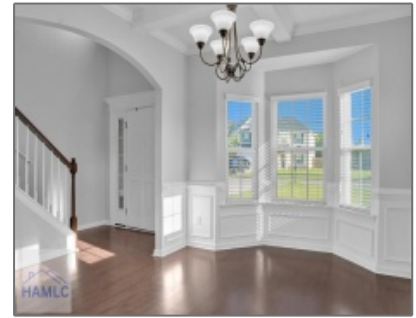

31 Bridle Way NE, Ludowici, Long, Georgia, United States 31316

2,046 Sqft - 31 Bridle Way NE, Ludowici, Long,
Georgia, United States 31316

Basic Details

Price:	\$294,900
Lot Size:	0.60 Acre
Rooms:	12
Bedrooms:	4
Bathrooms:	2
Half Bathrooms:	1
Square Footage:	2,046 Sqft
Year Built:	2015
Subdivision:	Horse Creek Farms
Listing Type:	For Sale
Property Status:	Active

Features

✓	Style:	Two Story
✓	Construct/Siding:	Vinyl Siding
✓	Roof:	Shingle
✓	Car Storage:	Two Car, Garage
✓	Exterior Features:	See Remarks
✓	Fence:	Privacy, Back Yard
✓	Dining:	Dining/kitchen Combo, Formal Dining Room