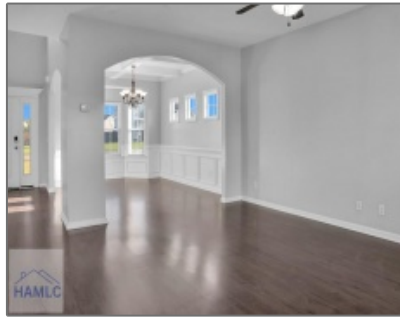

31 Bridle Way NE, Ludowici, Long, Georgia, United States 31316

2,046 Sqft - 31 Bridle Way NE, Ludowici, Long,
Georgia, United States 31316

Basic Details

Price:	\$294,900
Lot Size:	0.60 Acre
Rooms:	12
Bedrooms:	4
Bathrooms:	2
Half Bathrooms:	1
Square Footage:	2,046 Sqft
Year Built:	2015
Subdivision:	Horse Creek Farms
Listing Type:	For Sale
Property Status:	Active

Features

✓	Style:	Two Story
✓	Construct/Siding:	Vinyl Siding
✓	Roof:	Shingle
✓	Car Storage:	Two Car, Garage
✓	Exterior Features:	See Remarks
✓	Fence:	Privacy, Back Yard
✓	Dining:	Dining/kitchen Combo, Formal Dining Room