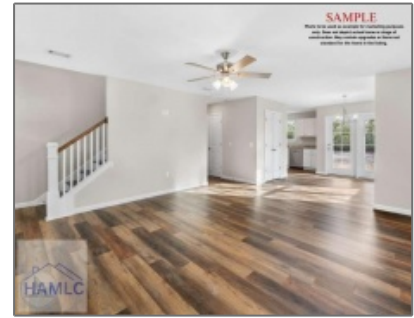

182 Sparrow Lane, Jesup, Wayne,
Georgia, United States 31545

1,853 Sqft - 182 Sparrow Lane, Jesup, Wayne,
Georgia, United States 31545

Basic Details

Price: \$291,900

Rooms: 7

Bedrooms: 4

Bathrooms: 3

Half Bathrooms: 0

Square Footage: 1,853 Sqft

Year Built: 2024

Subdivision: Woodsedge
Subdivision

Listing Type: For Sale

Elementary School: Odum Elementary

Middle School: Martha Puckett
Middle

High School: Wayne County High

Property Status: Active

✓ Exterior
Features: Columns

✓ Dining: Dining/living Combo