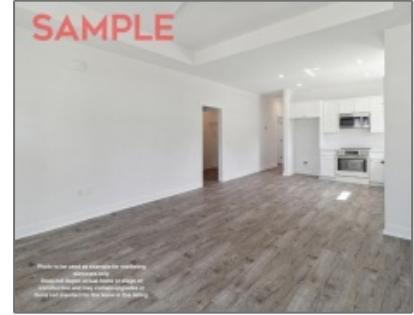

# Lot 1 Chapel Crossing, Brunswick, Glynn, Georgia, United States 31520

1,353 Sqft - Lot 1 Chapel Crossing, Brunswick,  
Glynn, Georgia, United States 31520

## Basic Details

Price:	\$270,600
Rooms:	6
Bedrooms:	3
Bathrooms:	2
Half Bathrooms:	0
Square Footage:	1,353 Sqft
Year Built:	2024
Subdivision:	NONE
Listing Type:	For Sale
Property Status:	Active

## Features

✓	Style:	Traditional
✓	Construct/Siding:	Vinyl Siding
✓	Roof:	Other
✓	Car Storage:	One Car
✓	Dining:	Dining/kitchen Combo