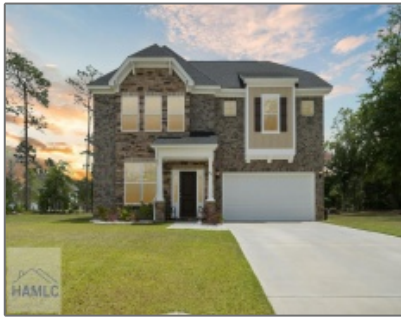

80 Evan Wade Court NE, Ludowici, Long, Georgia, United States 31316

2,605 Sqft - 80 Evan Wade Court NE, Ludowici,
Long, Georgia, United States 31316

Basic Details

Price:	\$368,900
Lot Size:	0.73 Acre
Rooms:	5
Bedrooms:	3
Bathrooms:	2
Half Bathrooms:	1
Square Footage:	2,605 Sqft
Year Built:	2023
Subdivision:	Palmer Place
Listing Type:	For Sale
Property Status:	Active

Features

✓	Style:	Two Story, Traditional
✓	Construct/Siding:	Stone, Wood Siding, Brick
✓	Roof:	Shingle
✓	Car Storage:	Garage Door Opener, Garage, Driveway
✓	Exterior Features:	Other
✓	Fence:	Partial
✓	Dining:	Dining/kitchen Combo, Eat-in Kitchen, Formal Dining Room, Dining/living Combo