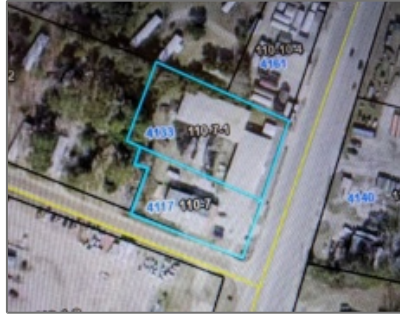

4117 Savannah Highway, Jesup,
Wayne, Georgia, United States
31545

16,200 Sqft - 4117 Savannah Highway, Jesup,
Wayne, Georgia, United States 31545

Basic Details

Price:	\$500,000
Lot Size:	1.49 Acre
Rooms:	0
Bedrooms:	0
Bathrooms:	0
Half Bathrooms:	0
Square Footage:	16,200 Sqft
Year Built:	1970
Subdivision:	NONE
Listing Type:	For Sale
Property Status:	Active

Features

✓ Style:	Warehouse
✓ Construct/Siding:	Other, Frame
✓ Roof:	Other
✓ Car Storage:	Surfaced, See Remarks
✓ Fence:	Chain Link
✓ Dining:	Other-see Remarks, Real Estate Only
✓ Cooling System:	Electric, Other

Address Map

Latitude:	N31° 39' 24"
Longitude:	W82° 8' 54.6"