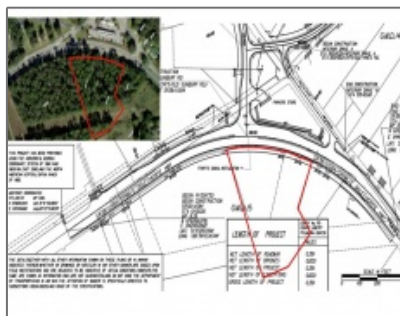

1919 East Oglethorpe Highway,
 Flemington, Liberty, Georgia,
 United Sta
 0 Sqft - 1919 East Oglethorpe Highway,
 Flemington, Liberty, Georgia, United States 31313

Basic Details

Price:	\$750,000
Lot Size:	3.31 Acre
Rooms:	0
Bedrooms:	0
Bathrooms:	0
Half Bathrooms:	0
Square Footage:	0 Sqft
Year Built:	0
Subdivision:	NONE
Listing Type:	For Sale
Listing ID:	153387
Property Status:	Active

Features

✓	Style:	Commercial Land
✓	Construct/Siding:	Street

Address Map

Latitude:	N31° 51' 30.5"
Longitude:	W82° 26' 9"